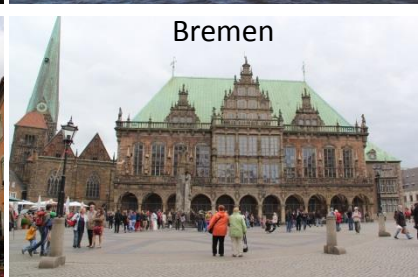

## Springtime in Europe

Start in Munich  
Isle „Mainau“

Palace Linderhof

„Wieskirche“

Lucern in Switzerland

Zermatt with „Matterhorn“

„Gornergrat“ with Matterhorn

„Glacier-Express“

Cathedral  
in Freiburg

Middle Age Shopping Center  
in Freiburg

Black Forrest

Vogtsbauernhof  
Room

Strasbourg

Strasbourg River

Speyer

Roman cathedral of Speyer

Rüdesheim

By ship  
on the Rhine

Cologne Cathedral

Amsterdam Zaanse Schans

With MSC to the  
Highlights of the Baltic Sea

Keukenhof

Osnabrück

Bremen